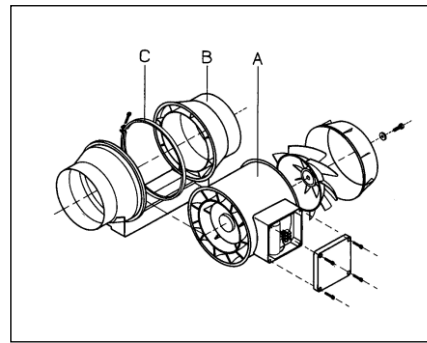

Firstly, fix the support bracket assembly in position where the extractor is to be located. If it is convenient, we recommend that the fan to be put at least one metre from the nearest air inlet or outlet terminal or from any bend in the ducting. The fan body should then be fixed to the support by fitting the clamps into the lugs and then tightening the fixing screws.

The fan should then be connected to the ducting. In order to avoid losses in efficiency and performance, we do not recommend that the fan is used in conjunction with ducts of a lesser diameter than the fan outlet. We also recommend the use of flexible or resilient couplings to reduce the transmission of noise and vibration.

Wiring

Warning: The appliance must be earthed. (Except for MTD 100)

1. The extractor is equipped with a Single phase motor which should be connected to a single phase mains supply of the voltage and frequency given on the rating plate.
3. There should be a double pole isolator switch (min. air gap 3mm) in the supply wiring to the unit.
3. The extractor is fitted with a two speeds motor that can also be speed controlled.
6. A terminal box is incorporated to provide easy installation. The connections should be made according to fig. 2.
7. It is advised not to remove components other than those mentioned, as any tampering would automatically cancel the KRUGER guarantee.

Fig. 1

Model	Ø mm
MTD 100	100
MTD 125	125
MTD 160	160
MTD 200	200
MTD 250	250
MTD 315	315