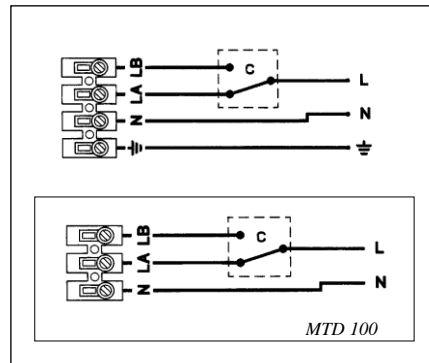

Fig. 2

LB - Low Speed
LA - High Speed
N - Neutral
C - Switch