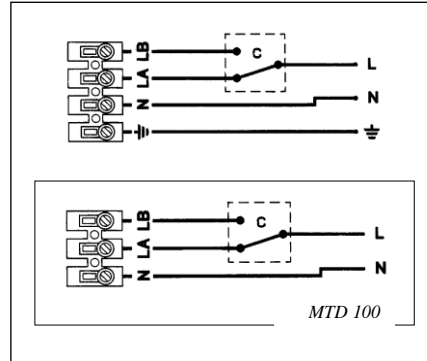

Fig. 2

LB - Low Speed
LA - High Speed
N - Neutral
C - Switch

KRUGER GROUP

• SINGAPORE (KVI)

• THAILAND (KVA)

• MALAYSIA

• SHANGHAI

• BEIJING

• TIANJIN

• PHILIPPINES

• INDONESIA

• KOREA

• DUBAI

• MYANMAR

• SINGAPORE (KEN)

• THAILAND (KVT)

• TAIPEI

• GUANGZHOU

• WUHAN

• HONG KONG

• AUSTRALIA

• INDIA

• INDIA (NORTH)

• VIETNAM

General Instructions MTD Series